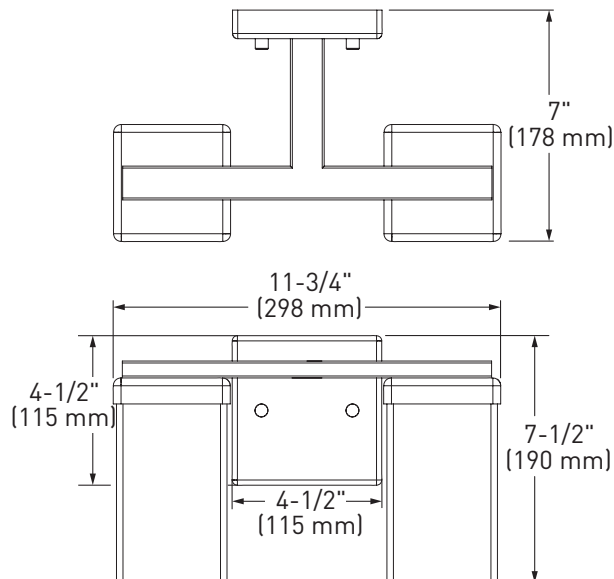

90 Degree™ Technical Specification

YB8862

2-Globe Light Fixture

Dimensions:

Product Information:

Stock Numbers: YB8862CH – Chrome Finish
YB8862BN – Brushed Nickel Finish
YB8862BL – Matte Black Finish

Globe Service Kit: YB8869

Materials: Zinc, glass

Voltage: 120v

Bulb: 100w max (not included); medium base

UL Listed: Yes – for dry locations

Important Notes: Turn off power during installation. Do not connect or disconnect under load.