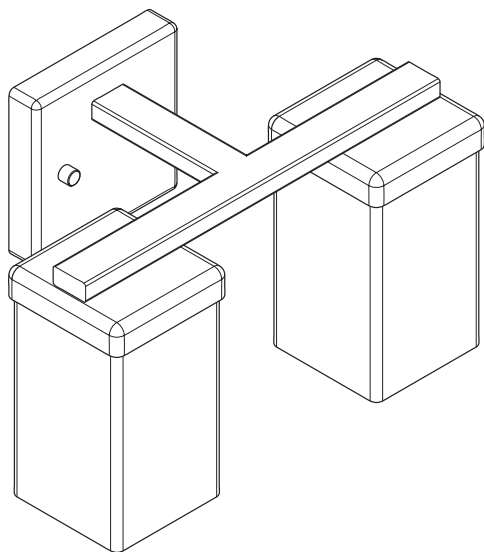

90 Degree™ Technical Specification

YB8862

2-Globe Light Fixture

Dimensions:

Product Information:

Stock Numbers: YB8862CH – Chrome Finish
YB8862BN – Brushed Nickel Finish
YB8862BL – Matte Black Finish

Globe Service Kit: YB8869

Materials: Zinc, glass

Voltage: 120v

Bulb: 100w max (not included); medium base

UL Listed: Yes – for dry locations

Important Notes: Turn off power during installation. Do not connect or disconnect under load.